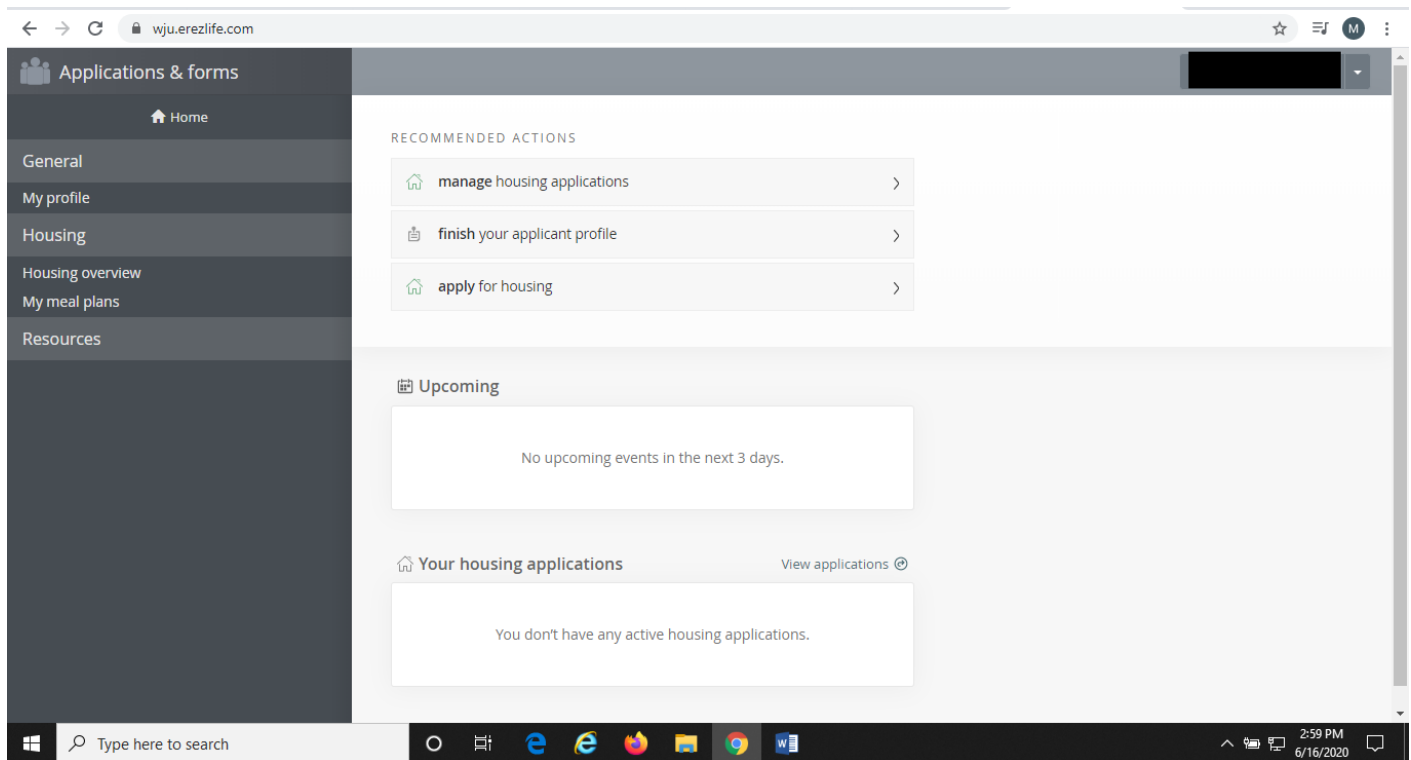

Your dashboard should look something like this:

Click on “Apply for housing” and answer all the questions. Once your application is complete, the Office of Residence Life will communicate additional information to you through your University e-mail account or by phone as needed.